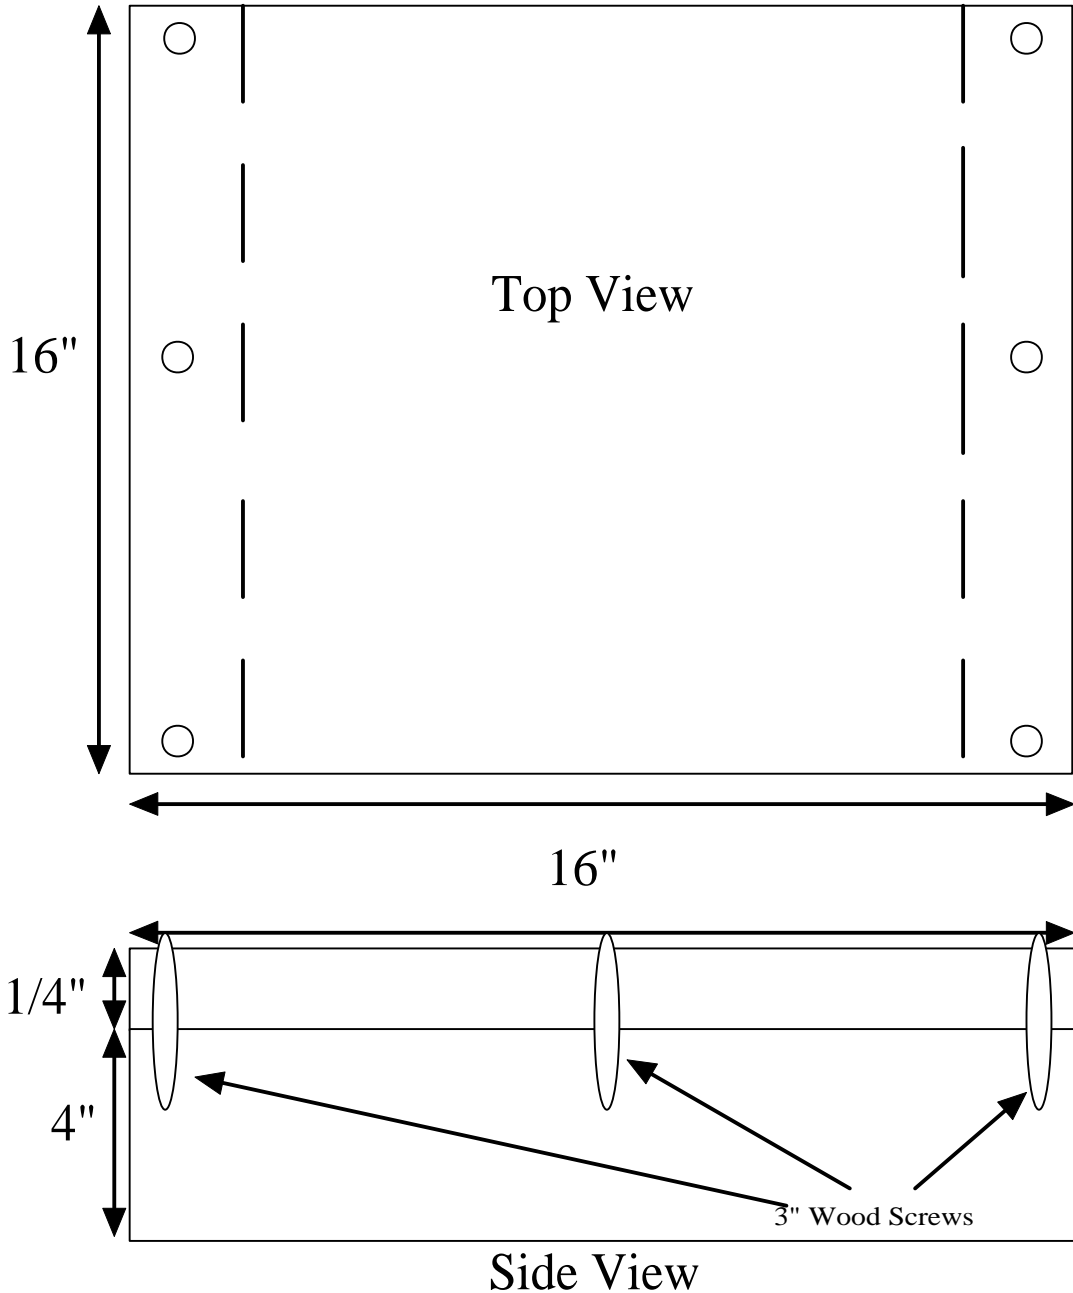

# CoCoRaHS Snow Board Building Plans

1 Each 16" X 16" Piece Of 1/4" Plywood Or Particle Board

2 Each 2 X 4's - Each Piece 16" Long

6 Each 3" Wood Screws